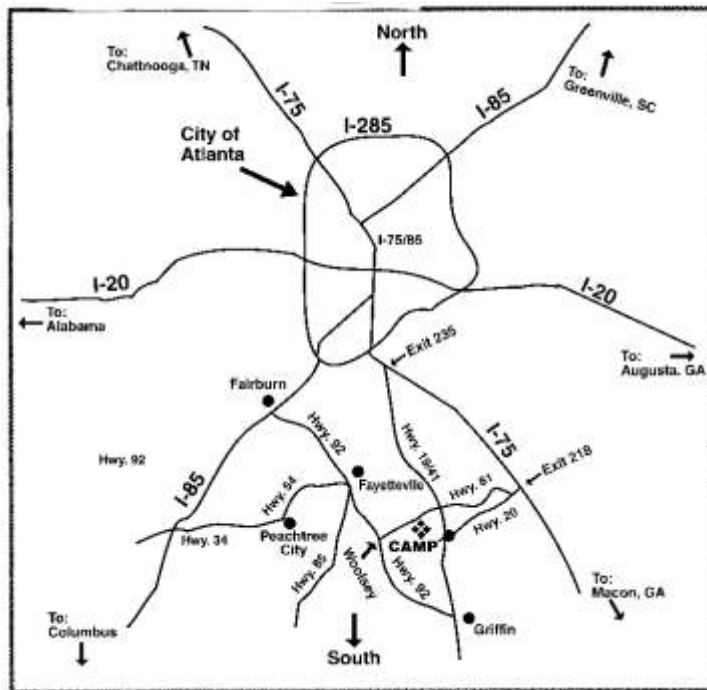

Directions

To the Calvin Center:

The Calvin Center is located in Clayton County, Georgia, 45 minutes south of Downtown Atlanta.

Coming from the North:

Take I-75 South of Atlanta to Exit 235. This will be the exit for Highways 19 & 41 and will be heading towards Griffin. (This road is also called Tara Blvd.) Go about 15 miles south on Hwy 19/41 to a street light. Turn right on to Upper Woolsey Road. If you come to the Atlanta Motor Speedway you have gone too far. The Calvin Center is located about 5 miles on the left.

Coming from the South on I-85:

Exit at Hwy. 34 (this will be the Newnan-Peachtree City exit). Follow Hwy 34 to Hwy 54 and follow signs to Fayetteville. In Fayetteville, take GA Hwy 85 South to Hwy 92 South. Go to Woolsey and turn left on Hampton Road at the Chevron Station. The Calvin Center is about 3 miles on the right.

Coming from the South on I-75:

Take I-75 North to Exit 218. Turn left on to Hwy 20 west. Just over the interstate turn right onto Hwy 81. Follow Hwy 81 all the way to Hwy 19/41 (about 8 miles and after a zig-zag in the road). Cross Hwy 19/41. Road changes name to Upper Woolsey Road. The Calvin Center is about 5 miles on left.